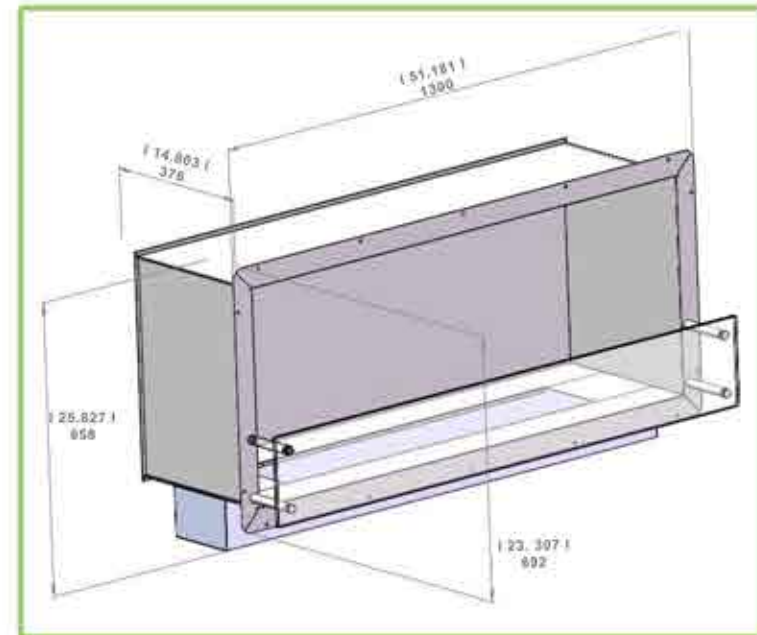

XL Firebox SS

27,000BTU – 7.9Kw/h (heats on average 93m2 or 1,001ft2)

304 Stainless Steel Firebox Construction

Brushed Stainless Steel Internal Frame

8mm Tempered Glass

38" Burner

(INQUIRE ABOUT CUSTOM SIZE OR COLOR)

H 25.8" (658mm) W 51.2" (1300mm) D 14.8" (376mm)

*Dimensions may vary by 2% (plus or minus) due to material attributes. Template not provided.
The Bio Flame recommends using the actual fireplace or burner model when making final cut out.