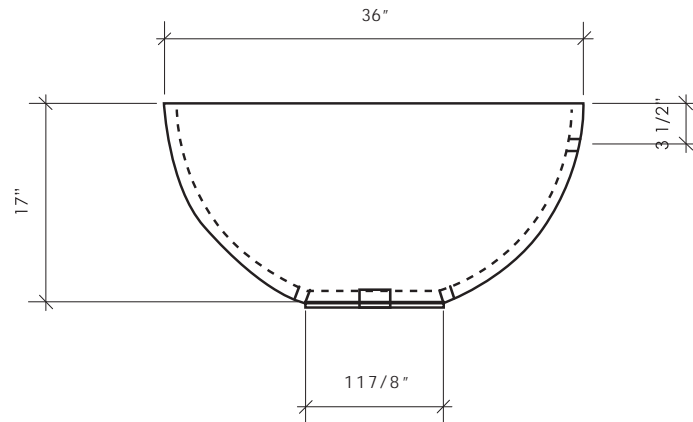

## OVO

29,000BTU – 8.5Kw/h  
(heats on average 98m<sup>2</sup> or 1,054ft<sup>2</sup>)

Concrete Base – Available in Natural (Grey) Color

Crushed Tempered Glass

13" Round Burner  
(INQUIRE ABOUT CUSTOM SIZE OR COLOR)

H 17" (356mm) W 36.0" (914mm) D 36.0" (914mm)

CLEARANCES to COMBUSTABLE MATERIALS

\*Dimensions may vary by 2% (plus or minus) due to material attributes. Template not provided.  
The Bio Flame recommends using the actual fireplace or burner model when making final cut out.