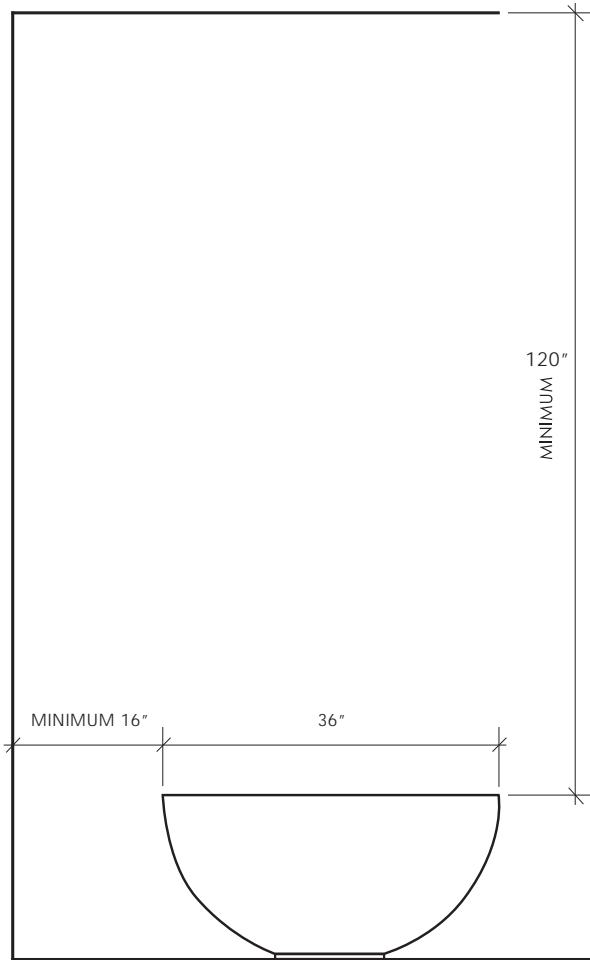

## OVO

29,000BTU – 8.5Kw/h  
(heats on average 98m<sup>2</sup> or 1,054ft<sup>2</sup>)

Concrete Base – Available in Natural (Grey) Color

Crushed Tempered Glass

13" Round Burner  
(INQUIRE ABOUT CUSTOM SIZE OR COLOR)

H 17" (356mm) W 36.0" (914mm) D 36.0" (914mm)

CLEARANCES to COMBUSTABLE MATERIALS

\*Dimensions may vary by 2% (plus or minus) due to material attributes. Template not provided.  
The Bio Flame recommends using the actual fireplace or burner model when making final cut out.