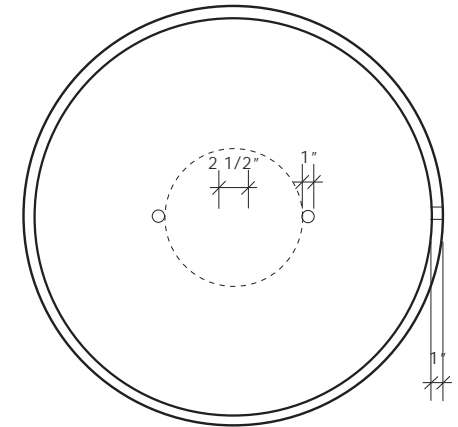

## OVO

29,000BTU – 8.5Kw/h  
(heats on average 98m<sup>2</sup> or 1,054ft<sup>2</sup>)

Concrete Base – Available in Natural (Grey) Color

Crushed Tempered Glass

13" Round Burner  
(INQUIRE ABOUT CUSTOM SIZE OR COLOR)

H 17" (356mm) W 36.0" (914mm) D 36.0" (914mm)

CLEARANCES to COMBUSTABLE MATERIALS

\*Dimensions may vary by 2% (plus or minus) due to material attributes. Template not provided.  
The Bio Flame recommends using the actual fireplace or burner model when making final cut out.