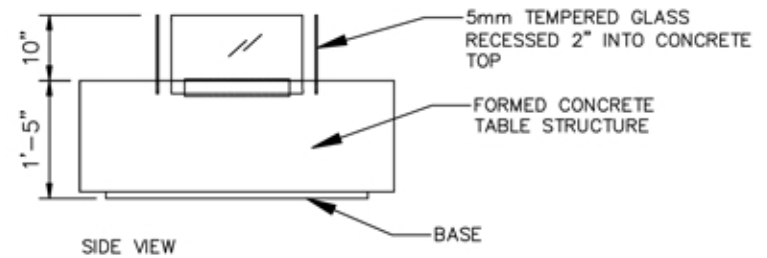

### BLOCCO

17,000BTU – 5.0Kw/h (heats on average 69m2 or 742ft2)  
 Concrete Base – Available in Charcoal (Brown) Color  
 8mm Tempered Glass  
 16" Burner  
 (INQUIRE ABOUT CUSTOM SIZE OR COLOR)

H 17" (356mm) W 36.0" (914mm) D 48.0" (1219mm)

\*Dimensions may vary by 2% (plus or minus) due to material attributes. Template not provided.  
 The Bio Flame recommends using the actual fireplace or burner model when making final cut out.