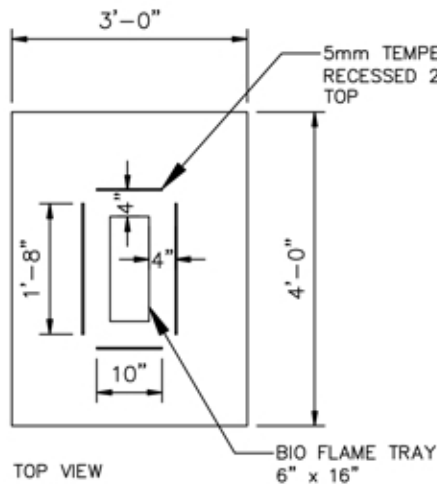

### BLOCCO

17,000BTU – 5.0Kw/h (heats on average 69m2 or 742ft2)  
 Concrete Base – Available in Charcoal (Brown) Color  
 8mm Tempered Glass  
 16" Burner  
 (INQUIRE ABOUT CUSTOM SIZE OR COLOR)

H 17" (356mm) W 36.0" (914mm) D 48.0" (1219mm)

\*Dimensions may vary by 2% (plus or minus) due to material attributes. Template not provided.  
 The Bio Flame recommends using the actual fireplace or burner model when making final cut out.