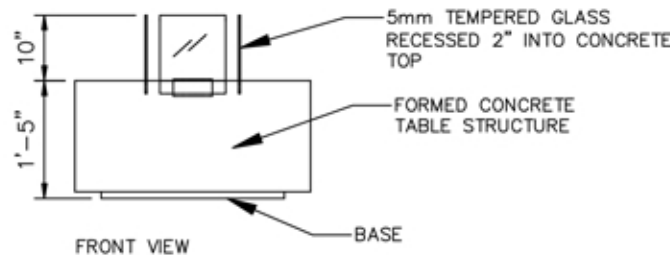

### BLOCCO

17,000BTU – 5.0Kw/h (heats on average 69m2 or 742ft2)  
 Concrete Base – Available in Charcoal (Brown) Color  
 8mm Tempered Glass  
 16" Burner  
 (INQUIRE ABOUT CUSTOM SIZE OR COLOR)

H 17" (356mm) W 36.0" (914mm) D 48.0" (1219mm)

\*Dimensions may vary by 2% (plus or minus) due to material attributes. Template not provided.  
 The Bio Flame recommends using the actual fireplace or burner model when making final cut out.